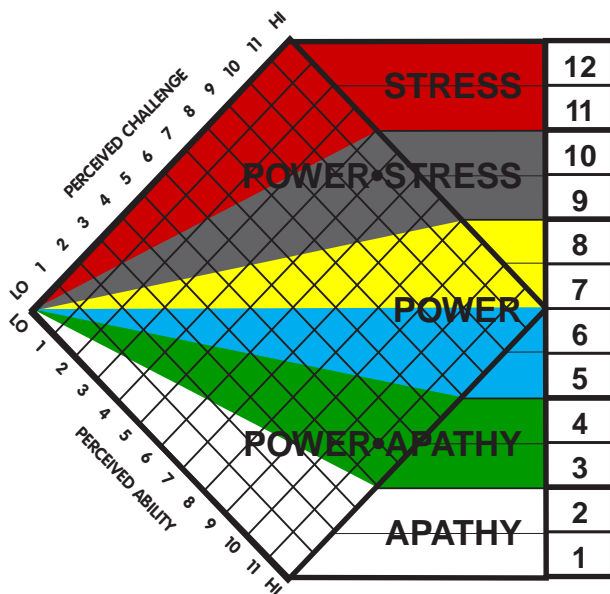

DownGrid Maneuvers

- Normalize.
- Simplify.
- Restore resources
- Add resources.

UpGrid Maneuvers

- Increase standards.
- Change task.
- Awaken emotions.
- Boost accountability.