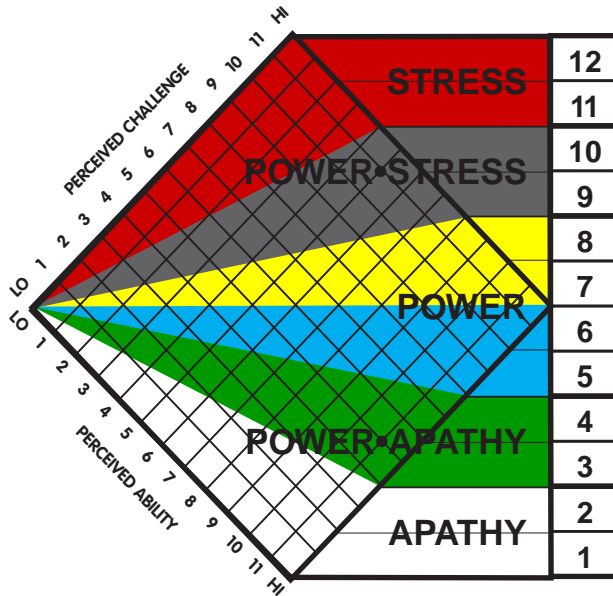

DownGrid Maneuvers

- Normalize.
- Simplify.
- Restore resources
- Add resources.

UpGrid Maneuvers

- Increase standards.
- Change task.
- Awaken emotions.
- Boost accountability.